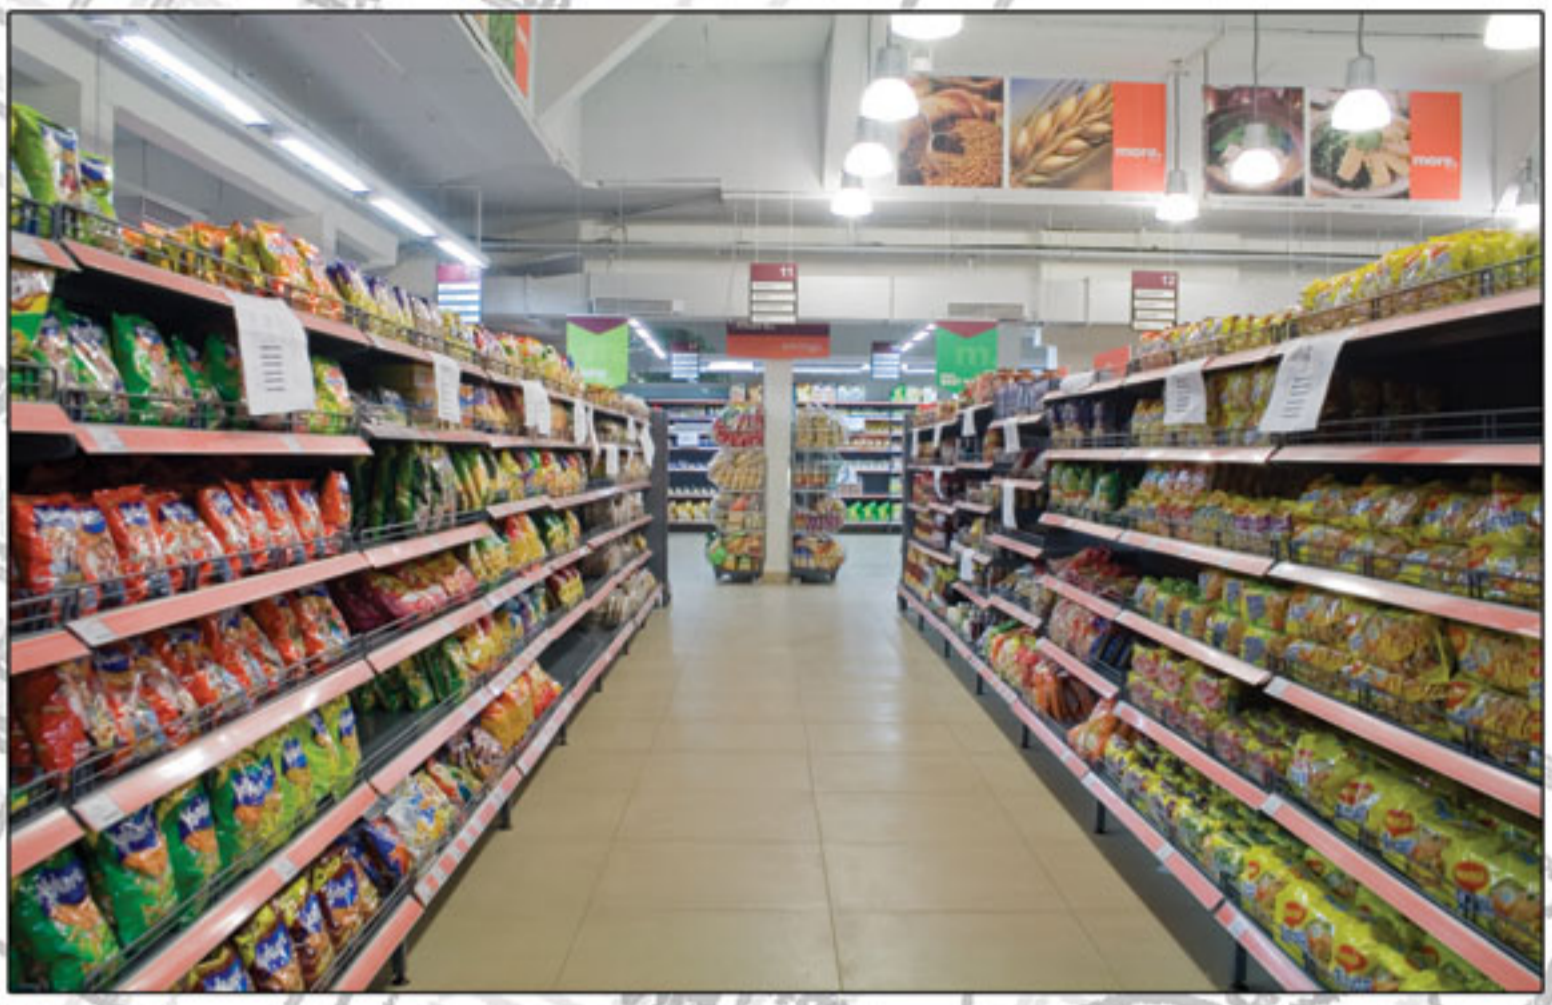

AREA : 16000 sqft.

NADIADWALA GRANDSONS PVT.LTD

AREA : 1115 sqft.

IMAGINATIVE IDEAS INNOVATIVE EXECUTION INSPIRATIONAL SPACES

ABRL STORES

IMAGINATIVE IDEAS INNOVATIVE EXECUTION INSPIRATIONAL SPACES

N . L . DALMIA
AREA : 2777 sqft.