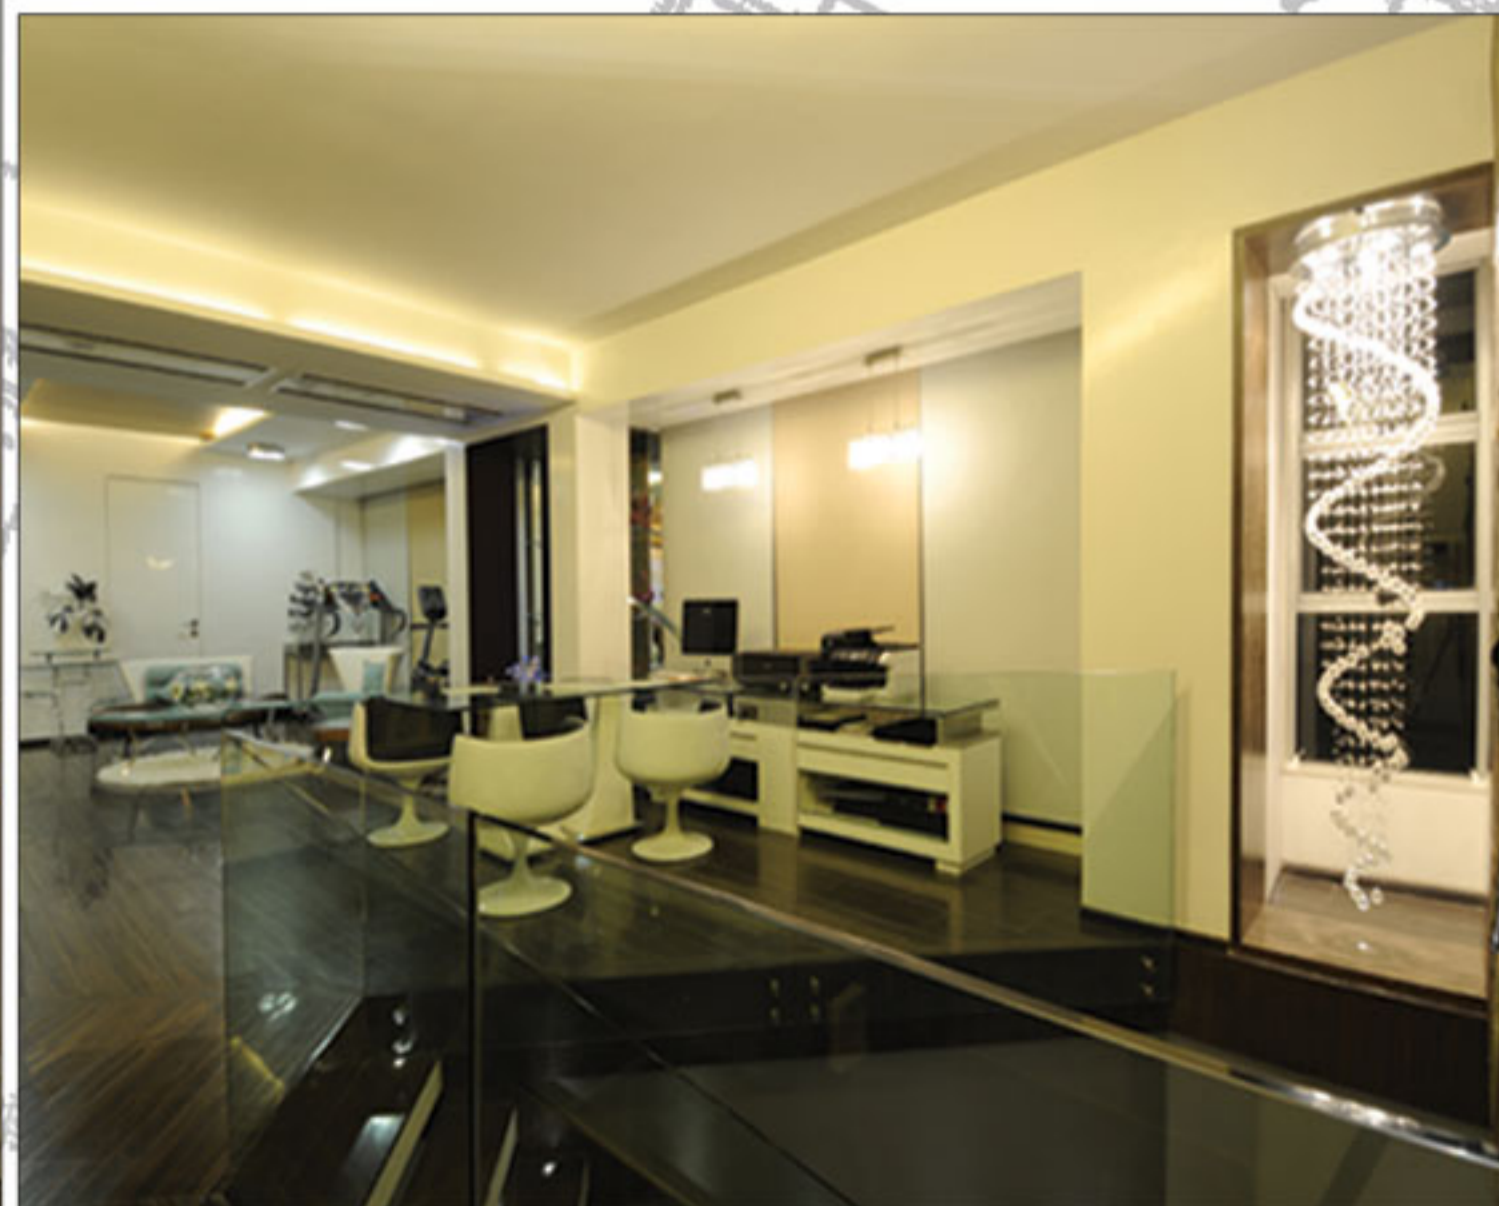

CHHEDA'S RESIDENCE

AREA : 5000 sqft.