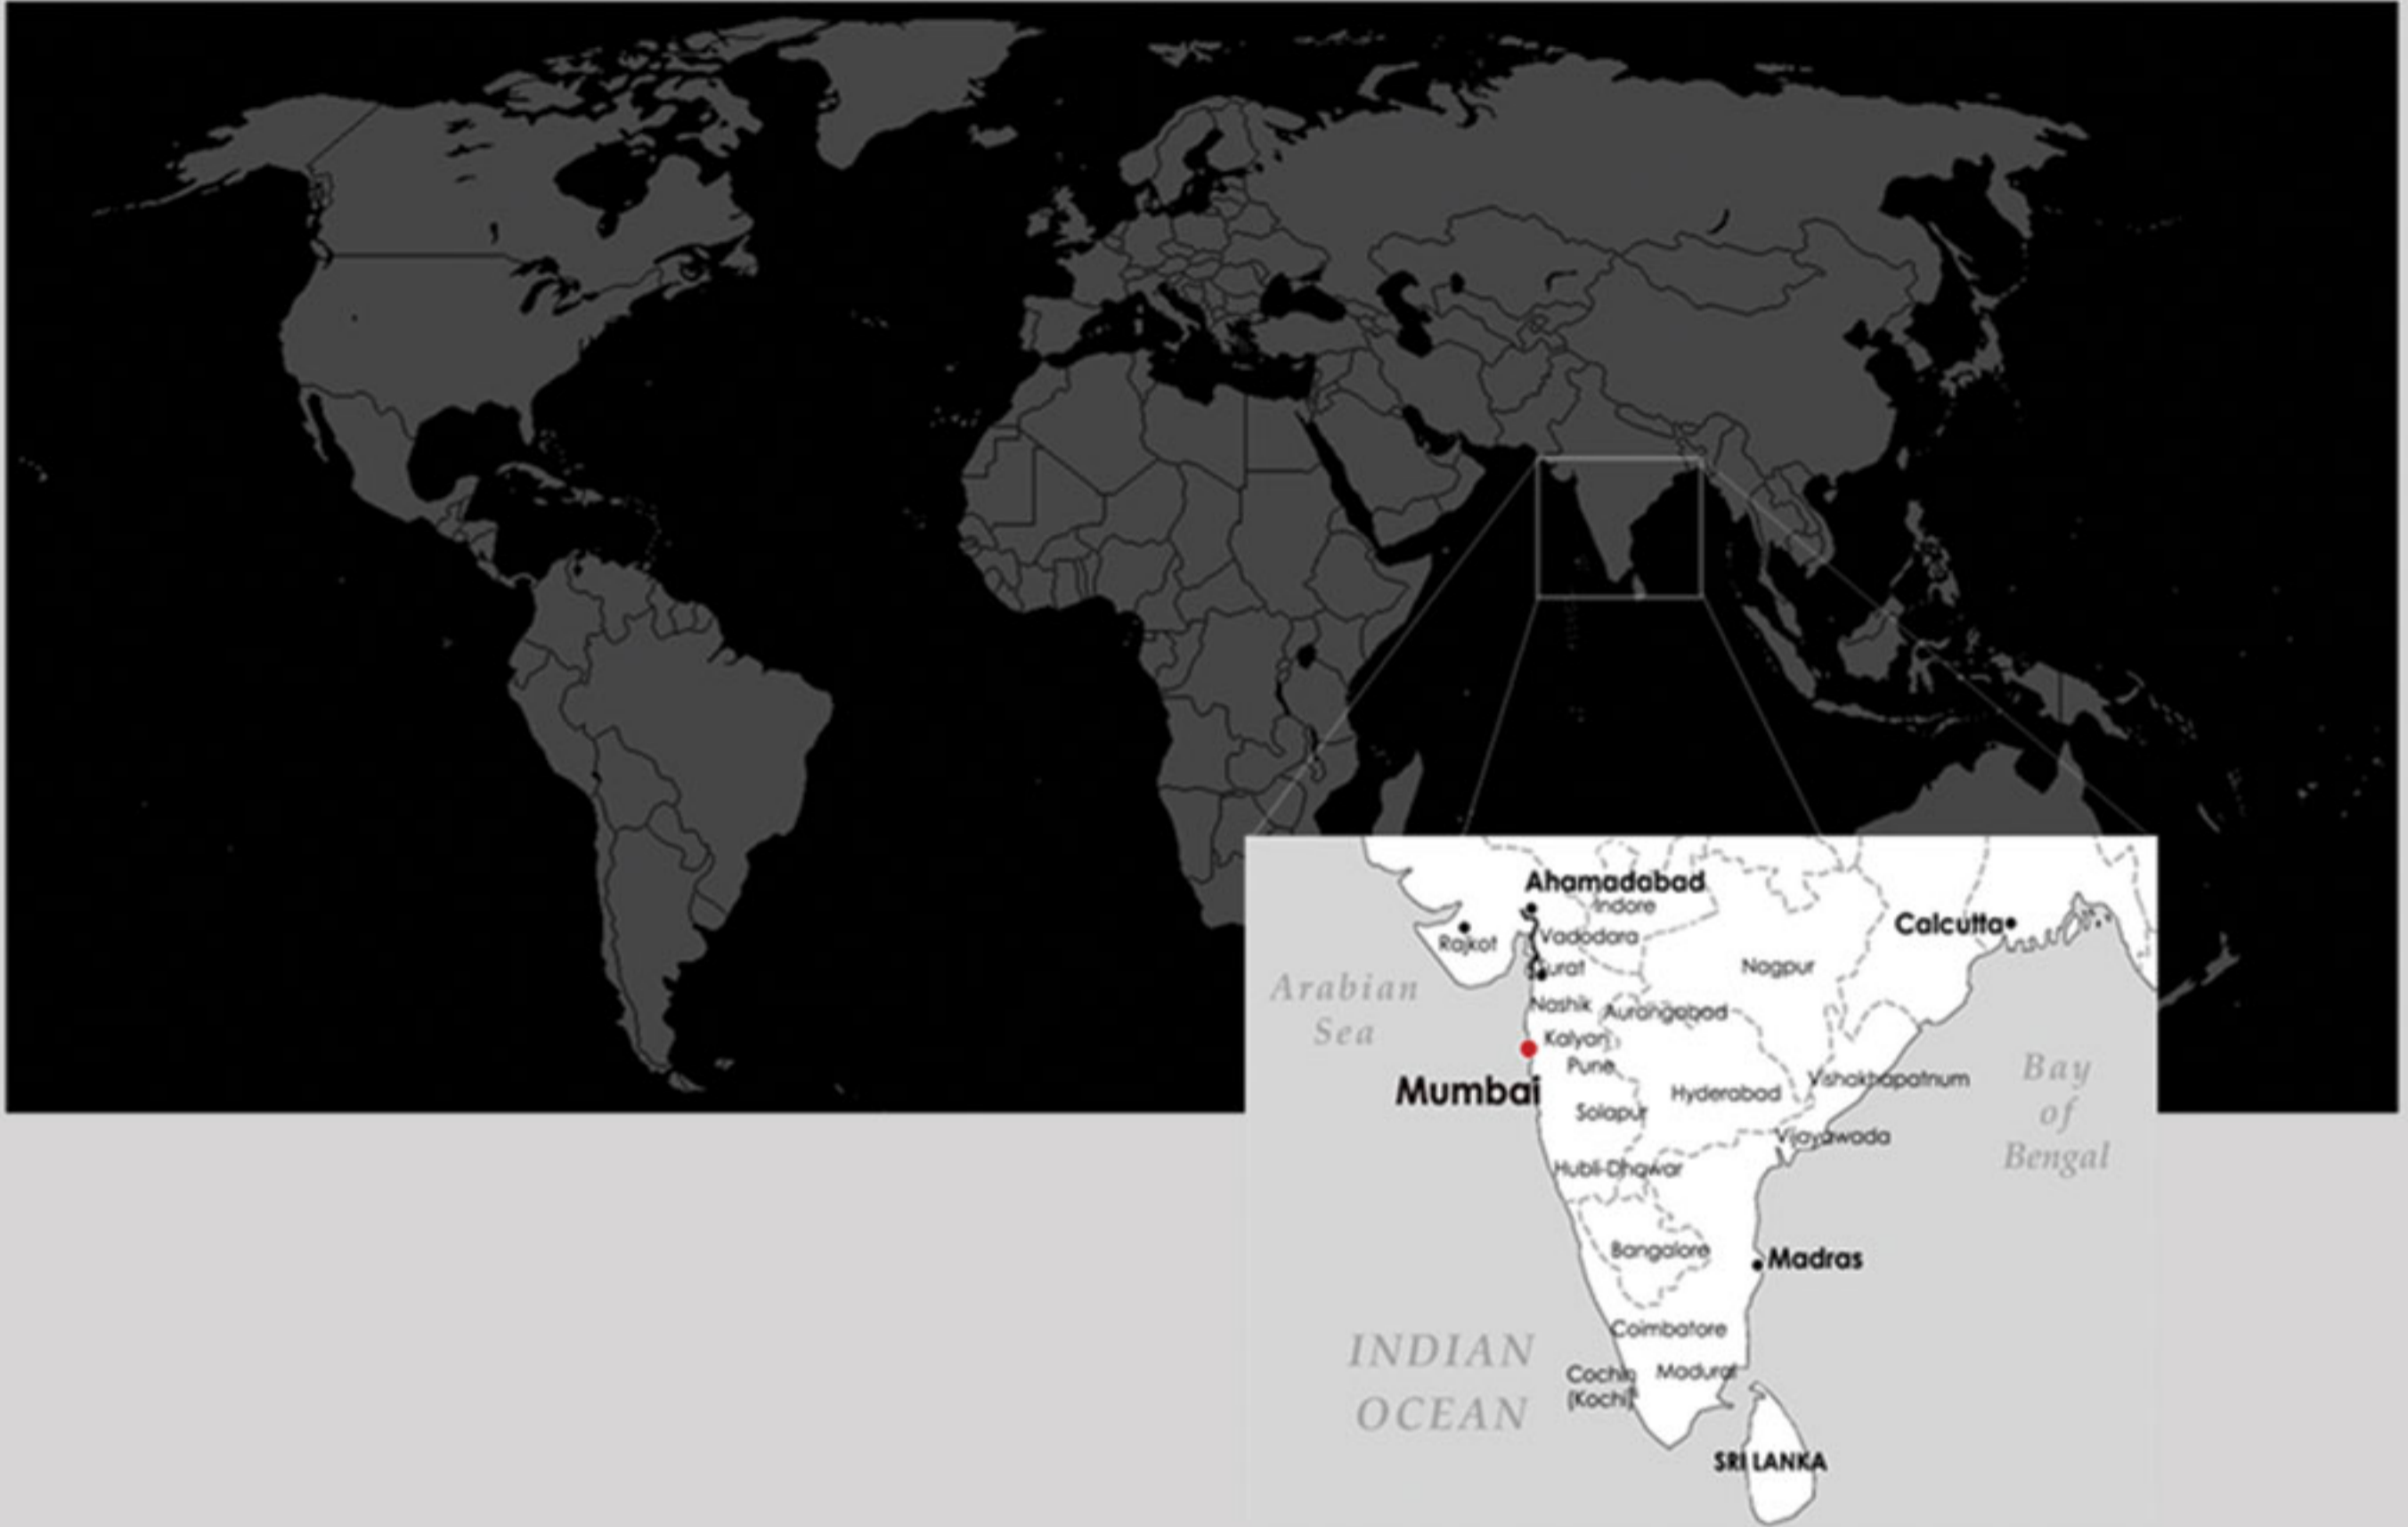

REGD OFFICE: 143, ANDHERI IND. EST.,
PLOT NO 22, VEERA DESAI ROAD,
ANDHERI WEST, MUMBAI-400058, INDIA
TEL: +(91-22) 26730405 / 66924490
FAX: +(91-22) 26730406
EMAIL: uniwoodsystems@gmail.com
WEBSITE: www.uniwoodsystems.com