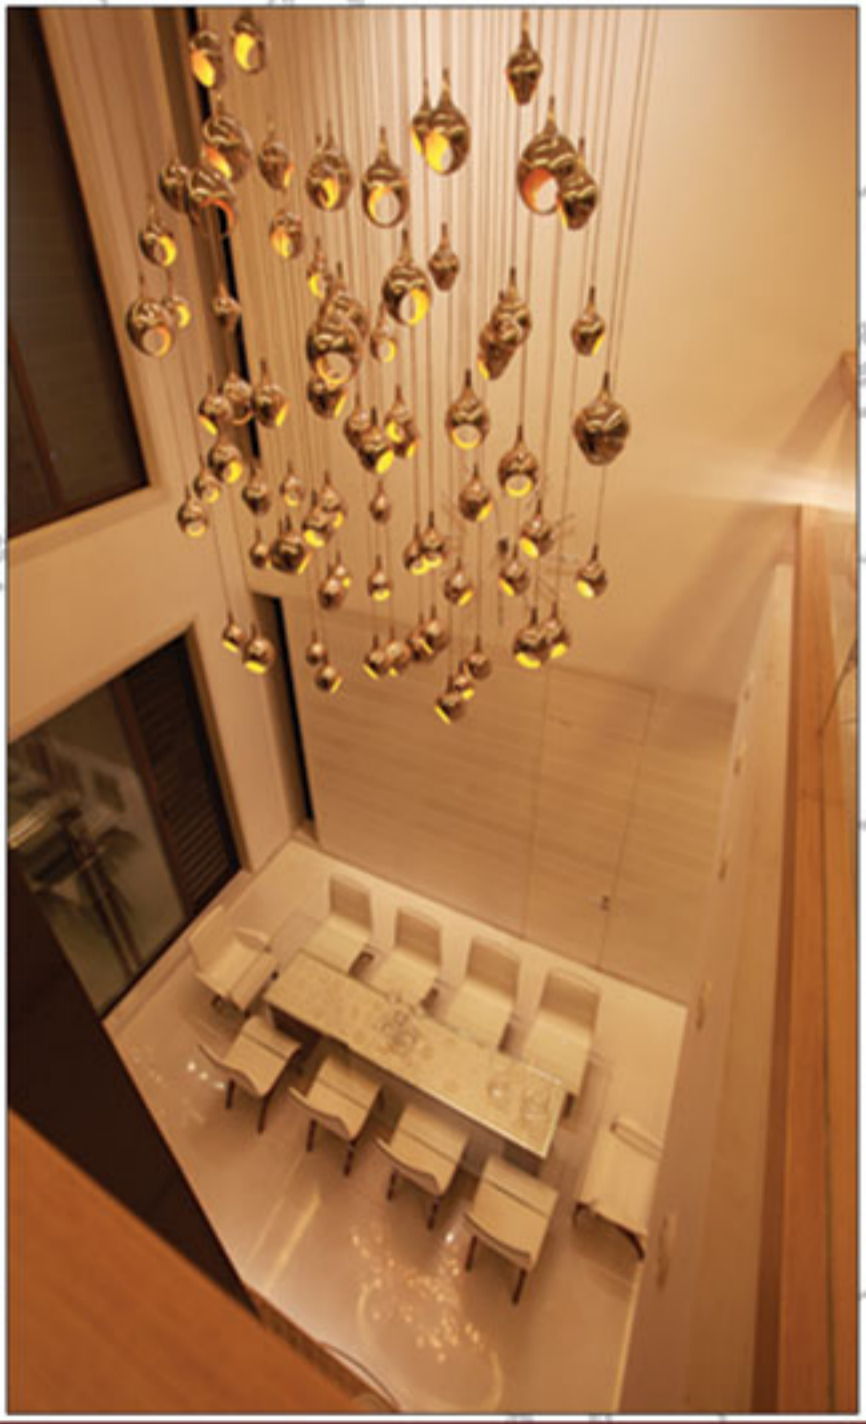

IMAGINATIVE
IDEAS

CHHEDA'S RESIDENCE

AREA : 5000 sqft.

SHAH RESIDENCE

AREA;16000 sq.ft.

X' CZAR LOBBY

AREA : 500 sqft.

X'ZCAR SHOW FLAT