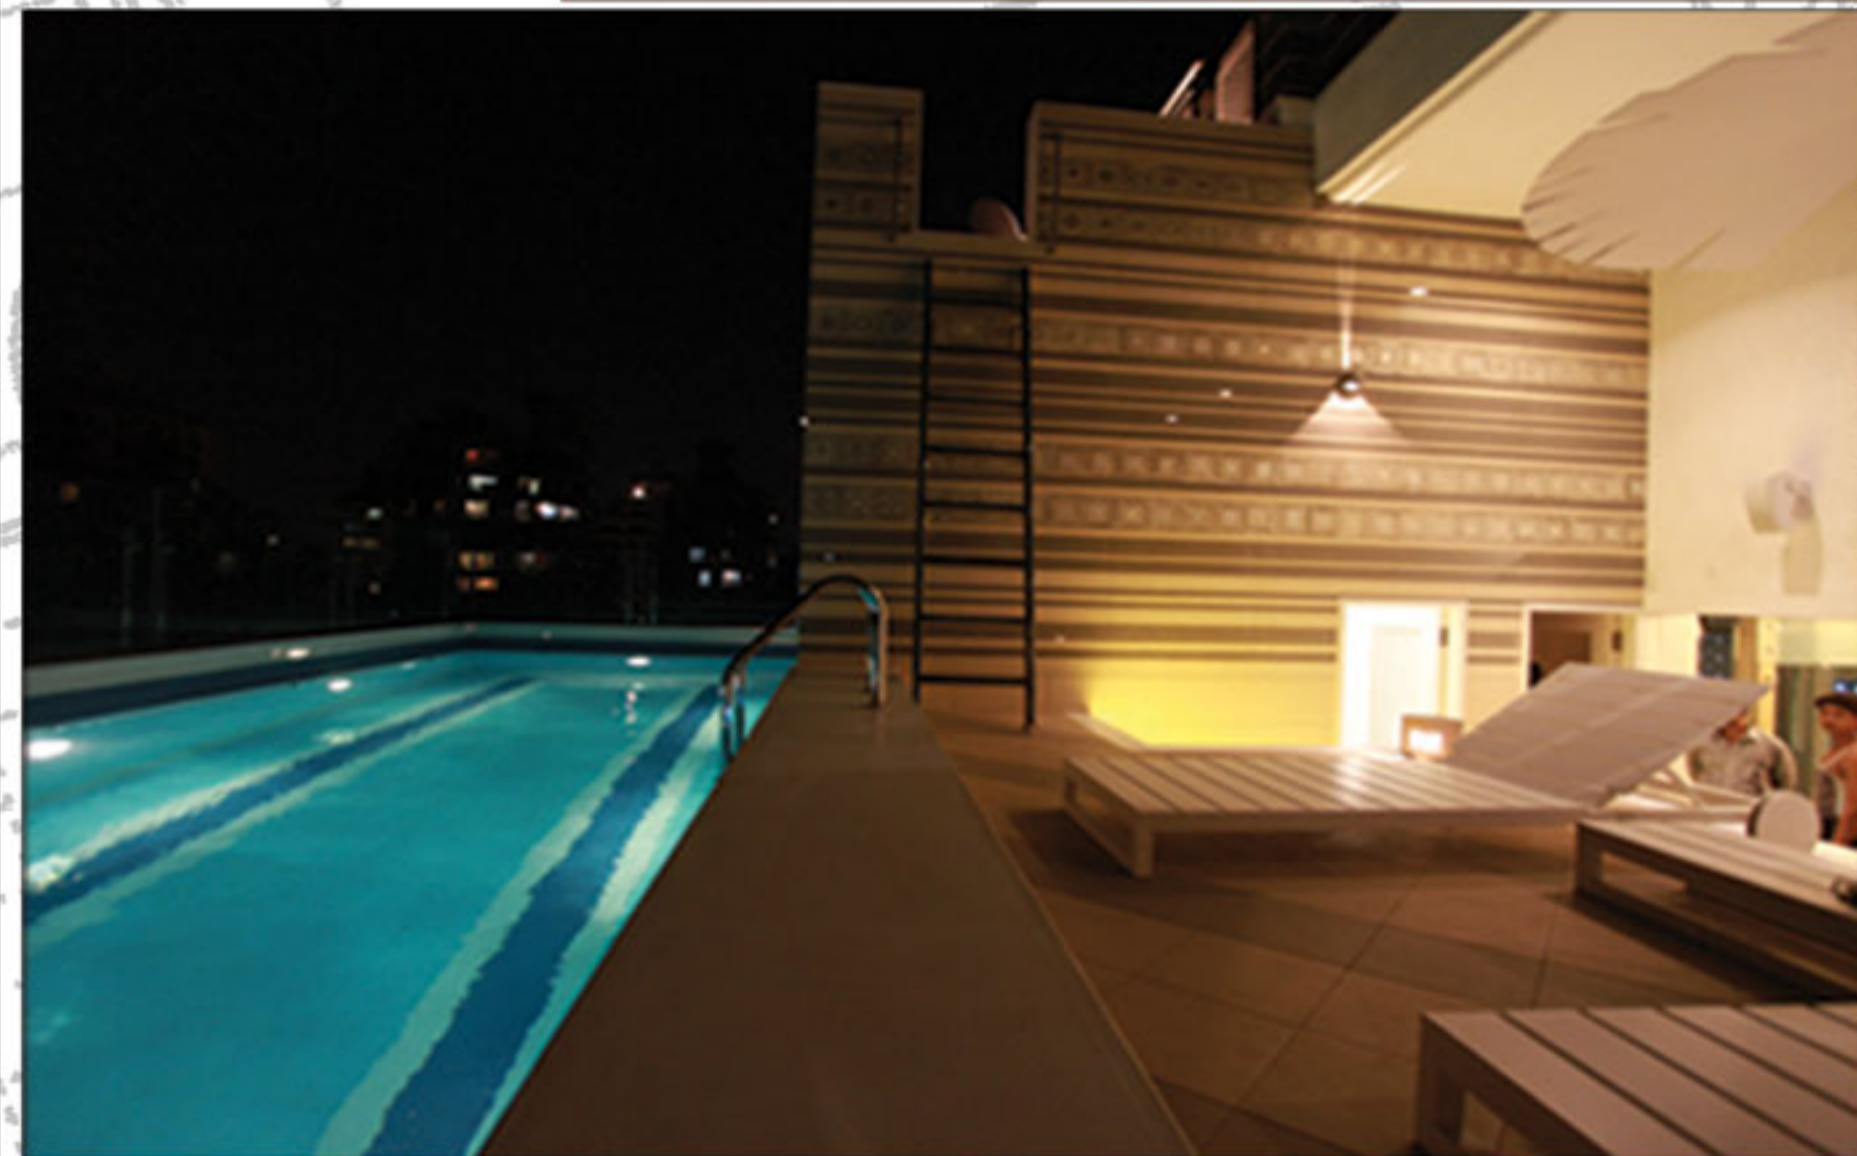

IMAGINATIVE
IDEAS

CHHEDA'S RESIDENCE

AREA : 5000 sqft.

SHAH RESIDENCE

AREA;16000 sq.ft.

X' CZAR LOBBY

AREA : 500 sqft.

X'ZCAR SHOW FLAT