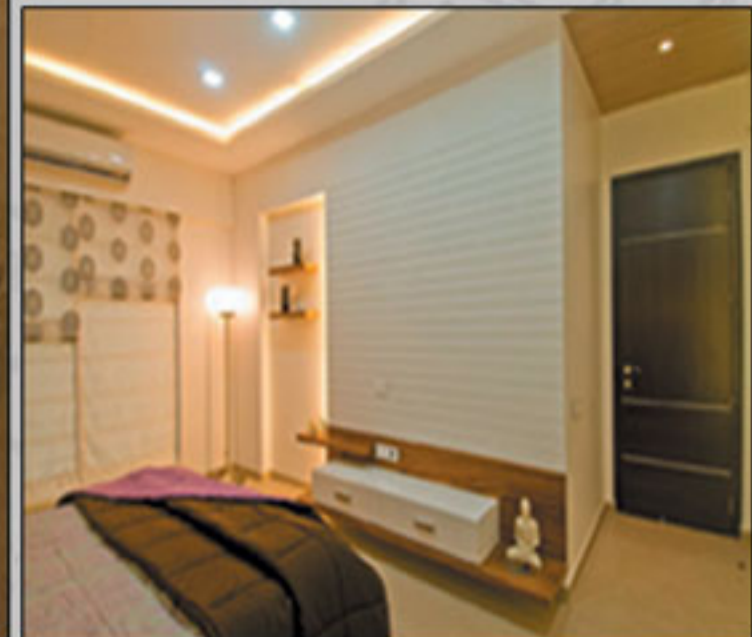

RESIDENTIAL

INNOVATIVE
EXECUTION

INSPIRATIONAL
SPACES

Using icons & symbols that are blended into a traditional imprint in a completely innovative manner giving rise to a new & creative design. Each spaces are clearly distinguished from other spaces which reflects the users unique trade & needs.

IMAGINATIVE
IDEAS